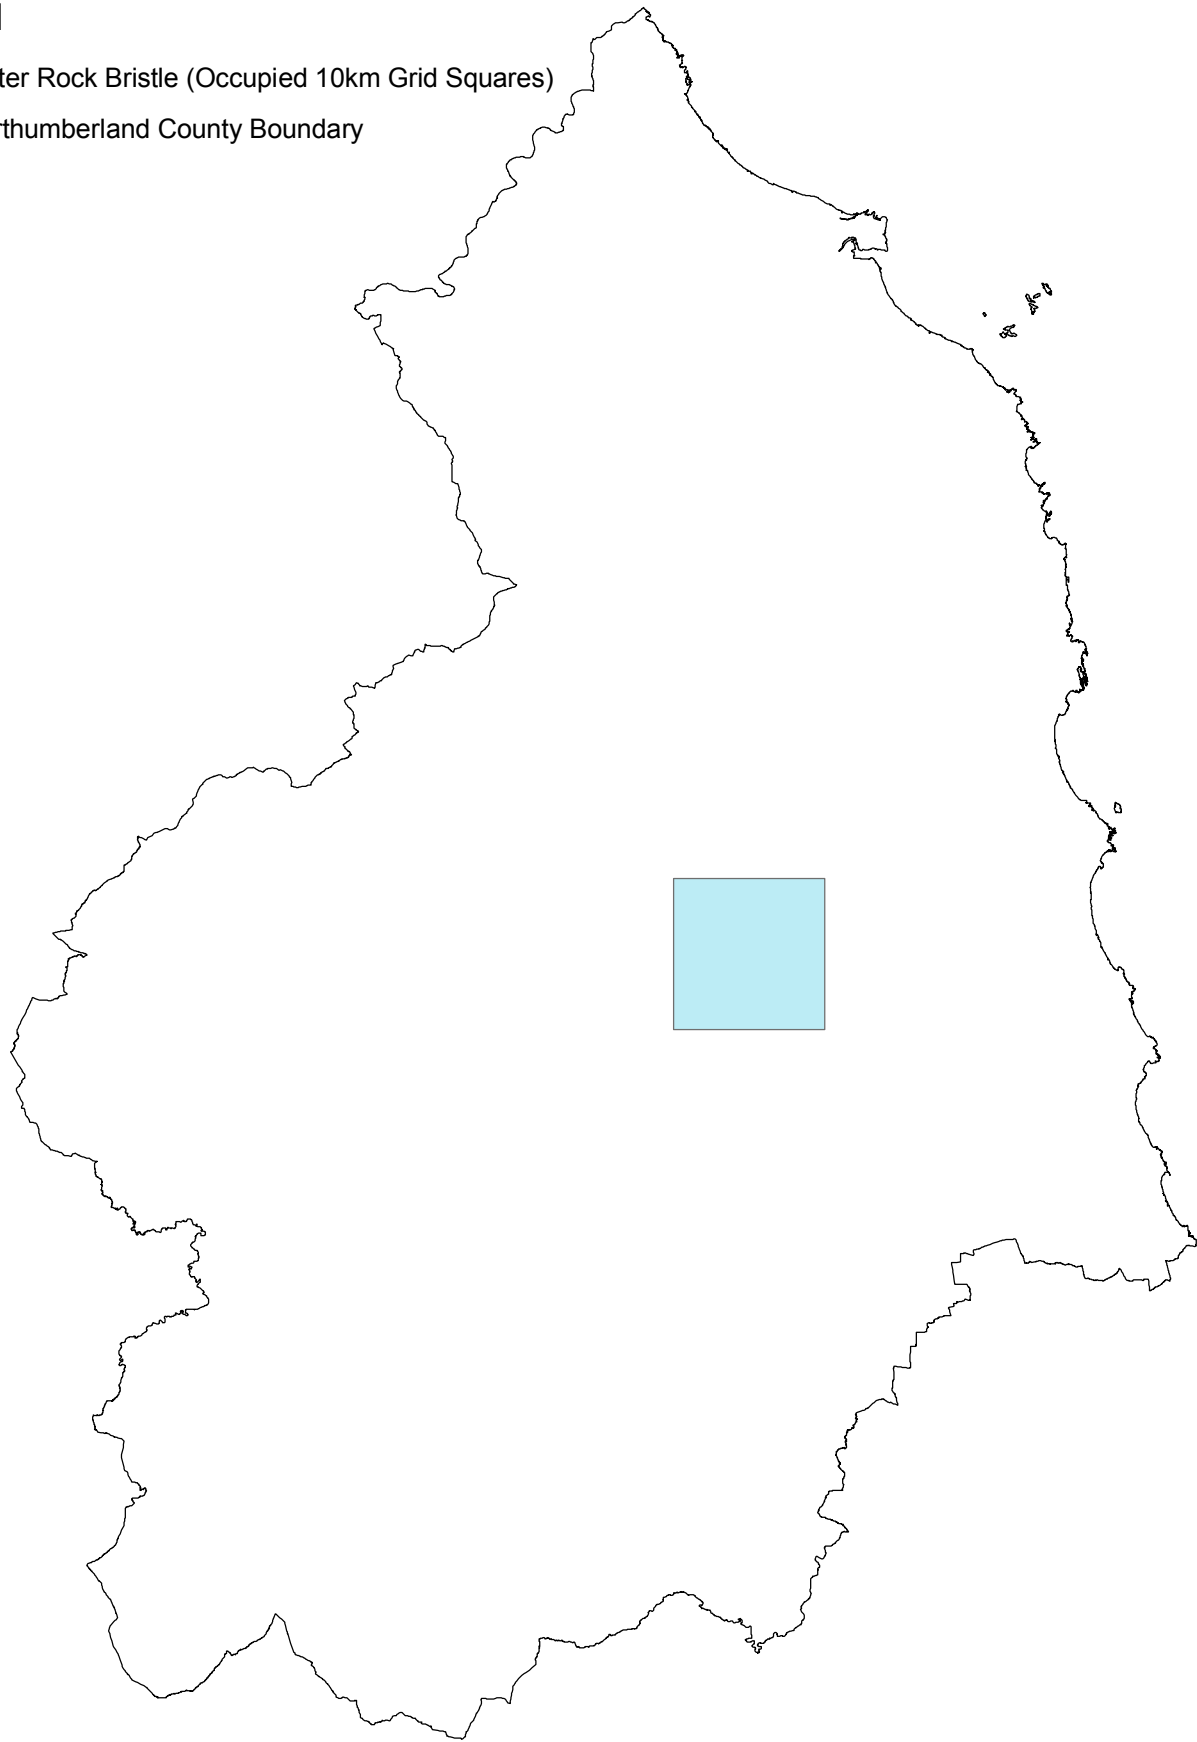

Water Rock-bristle Distribution in Northumberland

Legend

-  Water Rock Bristle (Occupied 10km Grid Squares)
-  Northumberland County Boundary

1:500,000

This map is based on recorded sightings. A lack of positive records for the species in a particular area is not guaranteed evidence of their absence

This map is based upon Ordnance Survey material with the permission of Ordnance Survey on behalf of the controller of Her Majesty's Stationery Office. © Crown copyright. Unauthorised reproduction infringes Crown copyright and may lead to prosecution or civil proceedings.
Northumberland County Council. O.S. Licence No. 100021901. Date 2006.