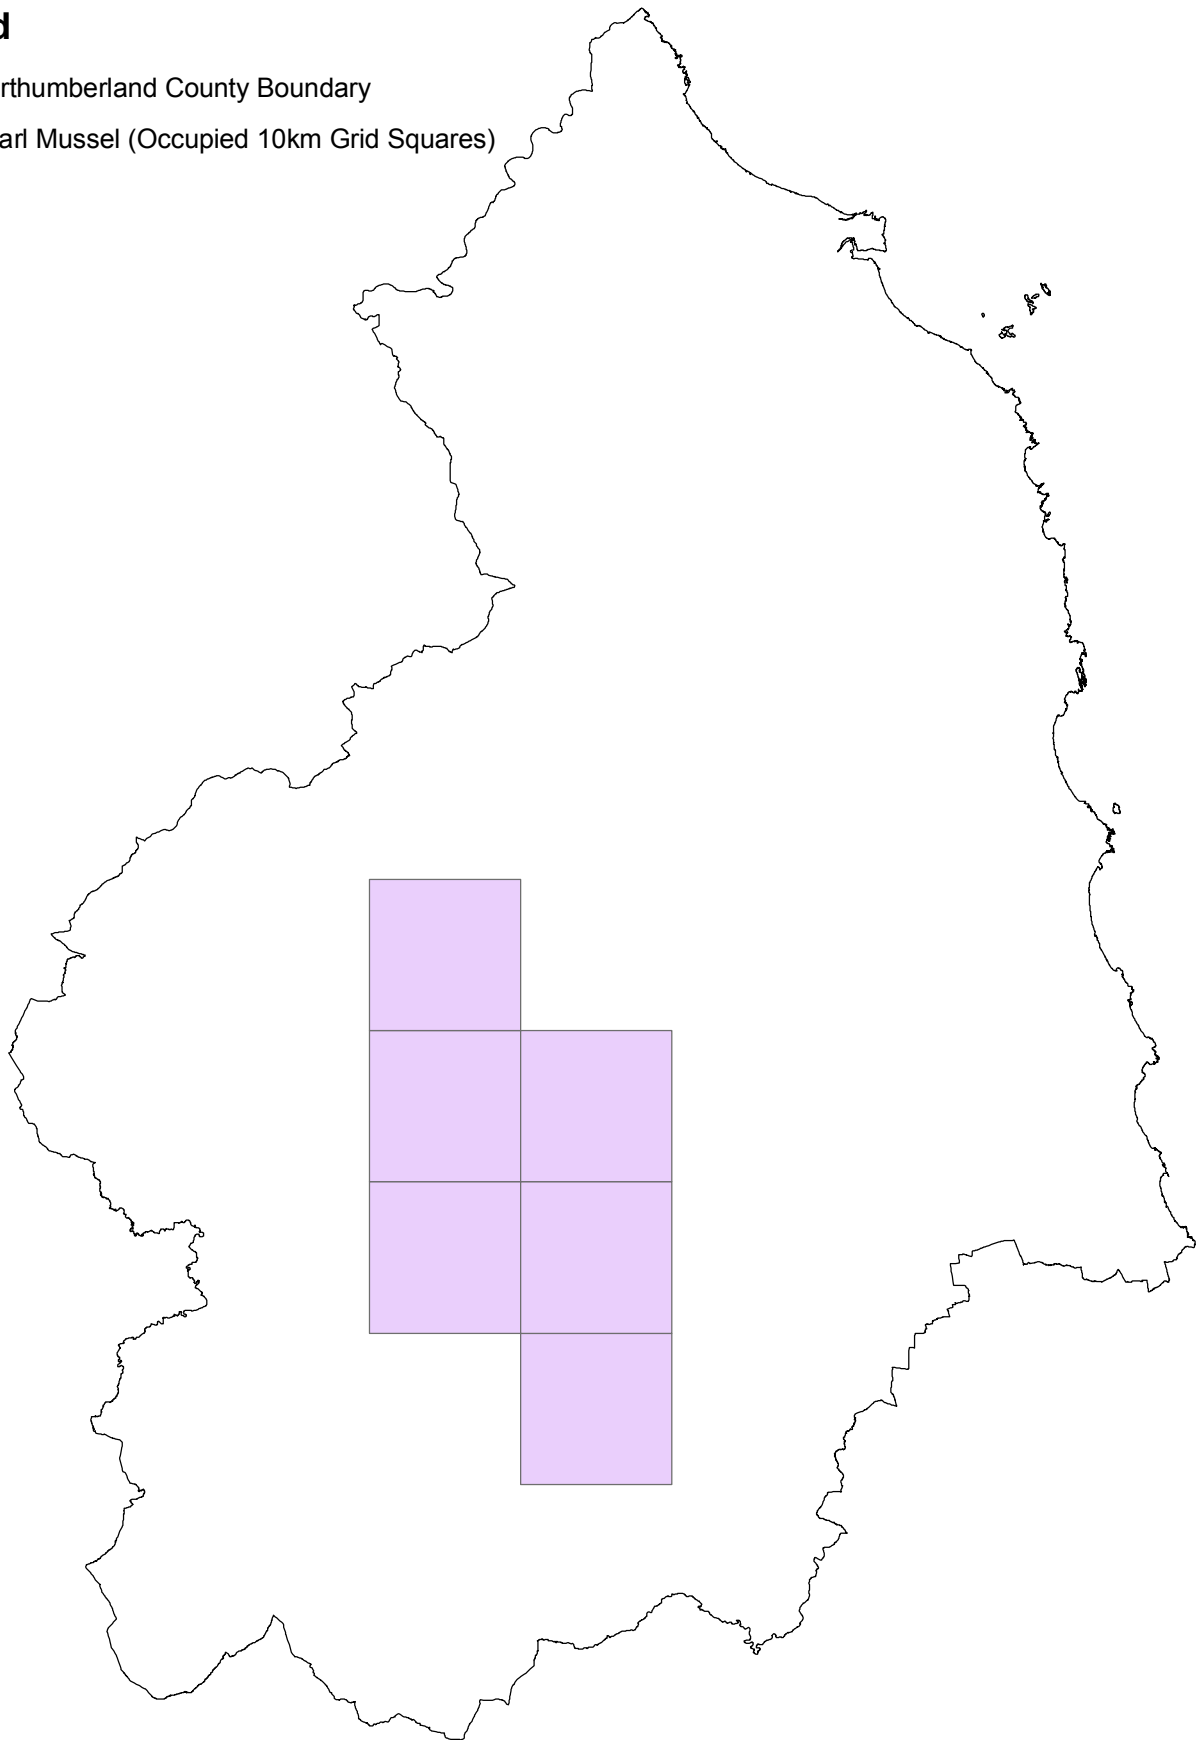

Freshwater Pearl Mussel Distribution in Northumberland

Legend

-  Northumberland County Boundary
-  Pearl Mussel (Occupied 10km Grid Squares)

1:500,000

This map is based on recorded sightings. A lack of positive records for the species in a particular area is not guaranteed evidence of their absence.

This map is based upon Ordnance Survey material with the permission of Ordnance Survey on behalf of the controller of Her Majesty's Stationery Office. © Crown copyright. Unauthorised reproduction infringes Crown copyright and may lead to prosecution or civil proceedings.