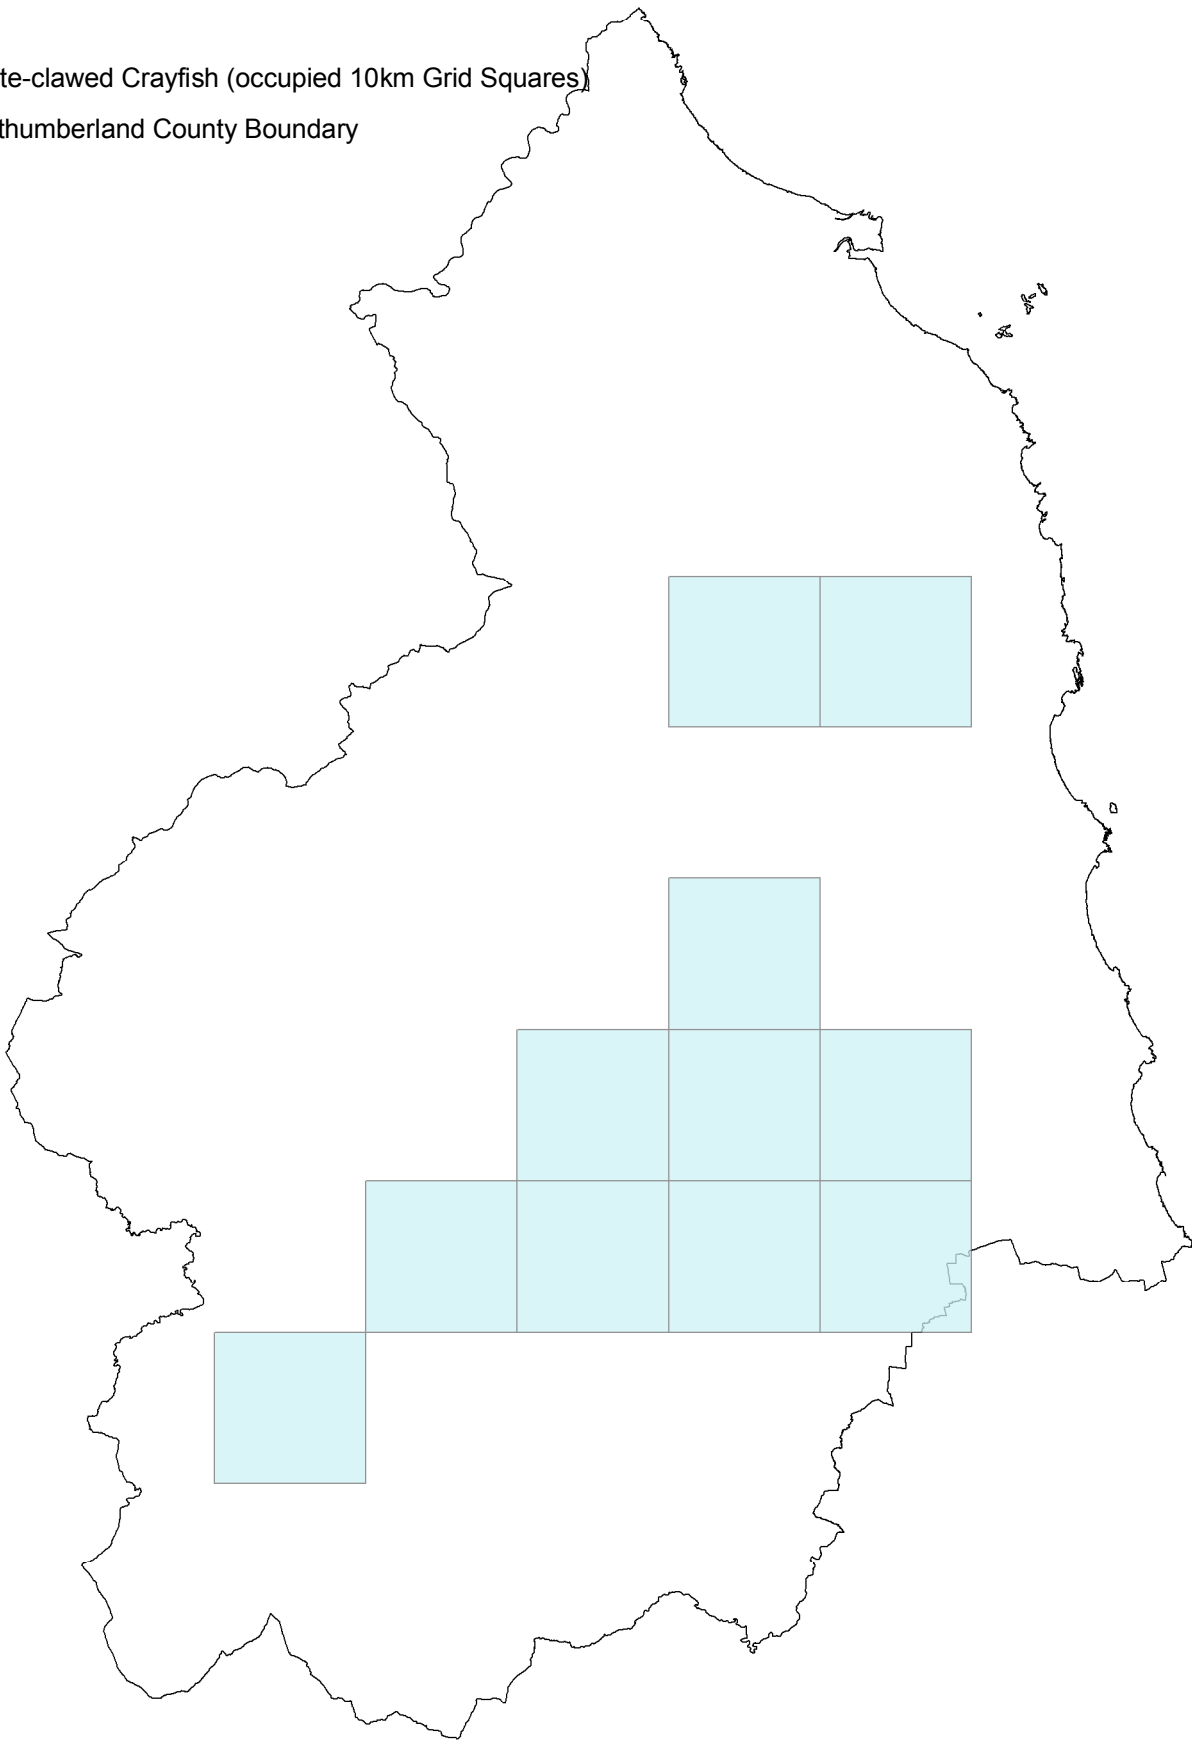

# White-clawed Crayfish Distribution in Northumberland

## Legend

-  White-clawed Crayfish (occupied 10km Grid Squares)
-  Northumberland County Boundary

1:500,000

This map is based on recorded sightings. A lack of positive records for the species in a particular area is not guaranteed evidence of their absence

This map is based upon Ordnance Survey material with the permission of Ordnance Survey on behalf of the controller of Her Majesty's Stationery Office. © Crown copyright. Unauthorised reproduction infringes Crown copyright and may lead to prosecution or civil proceedings.  
Northumberland County Council. O.S. Licence No. 100021901. Date 2006.